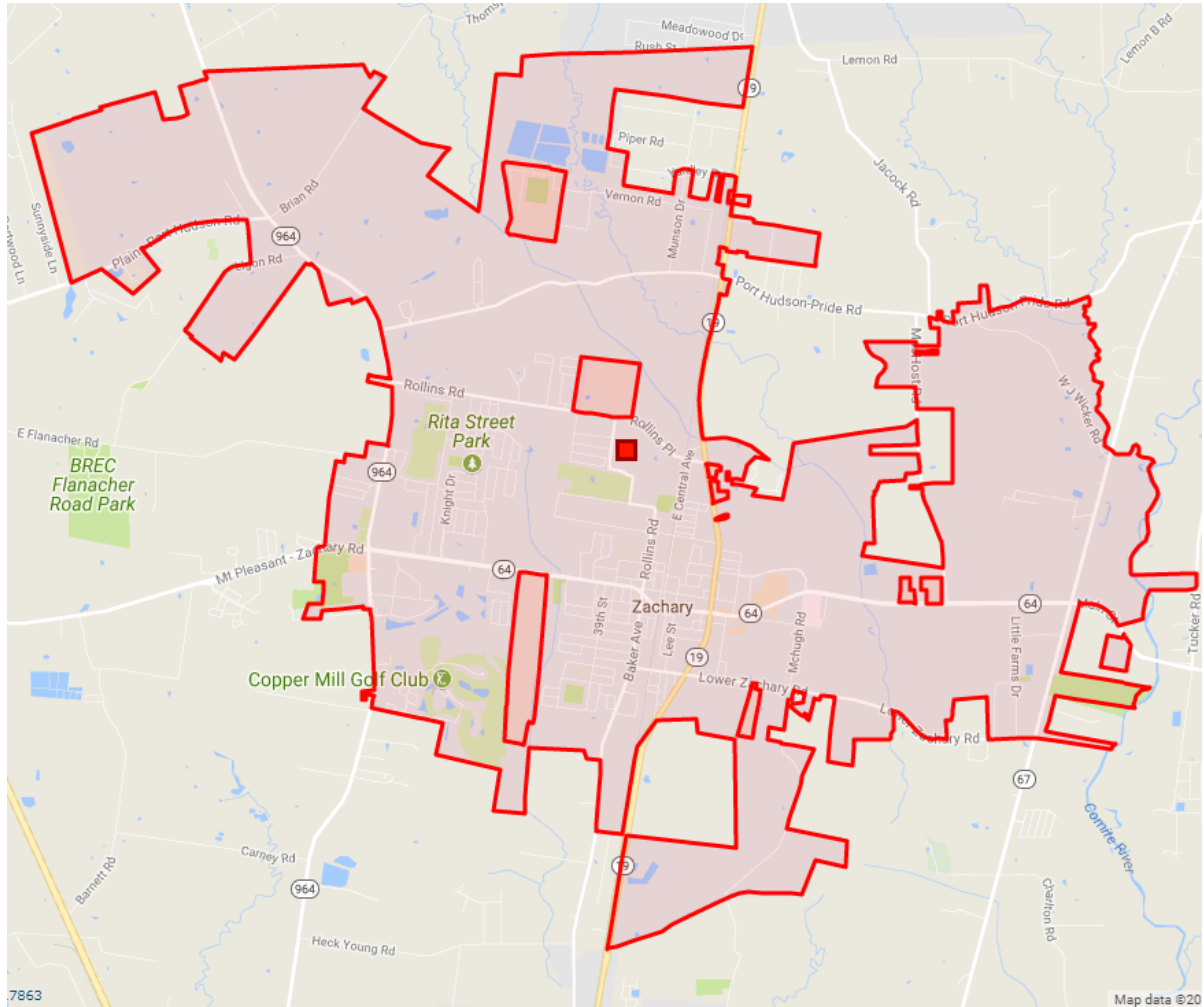

Discover

State of Louisiana
Population 4.68 Million

Zachary, LA
Population
17, 254

Discover: Drive Time & Radius

Category	3-Mile Radius	5-Mile Radius	10-Mile Radius	5-Minute Drive Time	10-Minute Drive Time	15-Minute Drive Time
Current Year Estimated Population	16,848	33,521	101,802	8,027	34,715	72,706
Number of Households	5,835	11,715	35,277	2,880	12,132	25,626
Projected Annual Growth (5 YR)	5.42%	3.29%	0.68%	4.01%	3.16%	1.17%
Median HH Income 2016	\$72,042	\$60,126	\$49,938	\$59,807	\$60,964	\$52,782
Current Year Average Age	37	37	37.6	38.1	37.3	37.8
Average Home Value	\$217,364	\$192,341	\$171,681	\$195,896	\$194,629	\$181,410
Current Year % Bachelor's Degree	28%	23%	20%	24%	23%	22%
Daytime Population	17,897	31,691	90,887	11,552	34,284	67,609
Labor Force	8,605	16,699	48,254	3,904	17,153	34,724